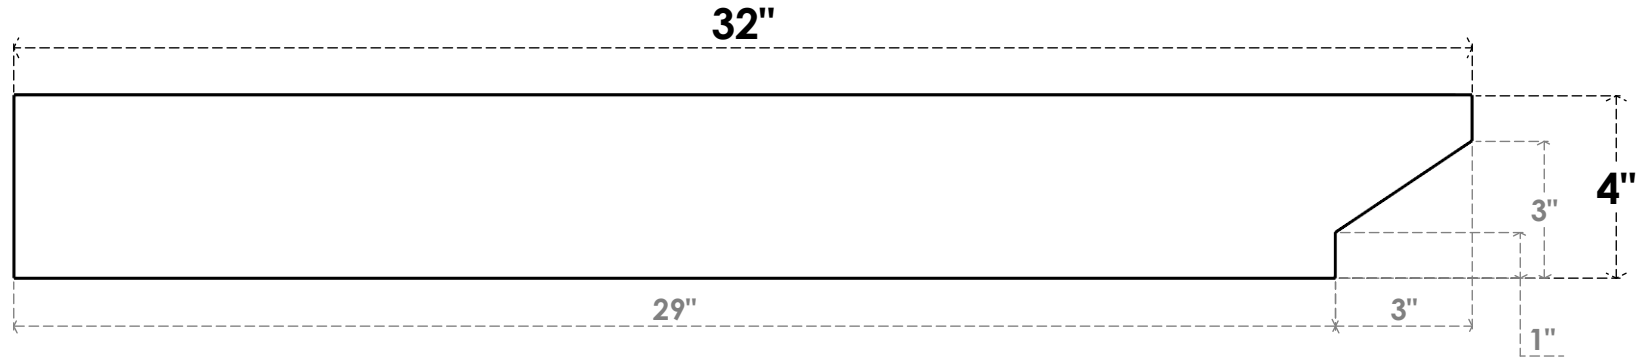

ITEM NUMBER: RFTURO040X04000X32000X004CLE00RCPR

4"W X 4"H X 32"L TIMBERTHANE ROUGH CEDAR CLEMMONS FAUX WOOD OPEN RAFTER TAIL, 4"L END, PRIMED TAN

SIDE PROFILE

FRONT PROFILE

ISOMETRIC

GENERATED DATE : 03/02/2023