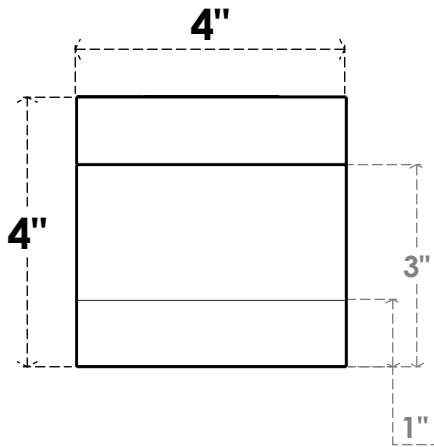

ITEM NUMBER: RFTURO040X04000X32000X004CLE00RCPR

4"W X 4"H X 32"L TIMBERTHANE ROUGH CEDAR CLEMMONS FAUX WOOD OPEN RAFTER TAIL, 4"L END, PRIMED TAN

SIDE PROFILE

FRONT PROFILE

ISOMETRIC

GENERATED DATE : 03/02/2023