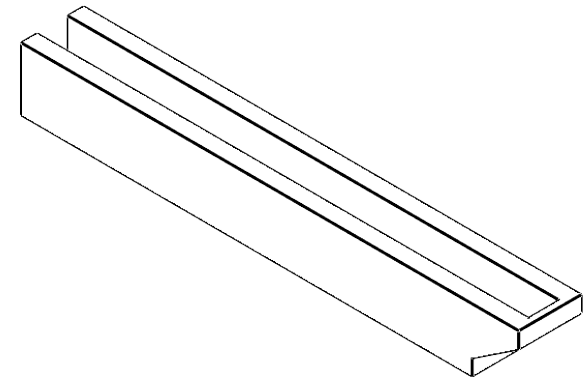

ITEM NUMBER: RFTURO040X04000X32000X004CLE00RCPR

4"W X 4"H X 32"L TIMBERTHANE ROUGH CEDAR CLEMMONS FAUX WOOD OPEN RAFTER TAIL, 4"L END, PRIMED TAN

SIDE PROFILE

FRONT PROFILE

ISOMETRIC

GENERATED DATE : 03/02/2023

EKENA MILLWORK
2300 WEST MAIN ST.
CLARKSVILLE, TX 75426
TOLL FREE: 866-607-0453
WWW.EKENAMILLWORK.COM

NOTES

1. INSTALLATION TO BE COMPLETED IN ACCORDANCE WITH MANUFACTURER'S SPECIFICATIONS.
2. DRAWING MAY NOT BE TO SCALE
3. THIS DRAWING IS INTENDED FOR DESIGN AND PLANNING PURPOSES ONLY.
4. ALL INFORMATION CONTAINED HEREIN WAS CURRENT AT THE TIME OF DEVELOPMENT BUT MUST BE REVIEWED AND APPROVED BY THE PRODUCT MANUFACTURER TO BE CONSIDERED ACCURATE.
5. TIMBERTHANE ARCHITECTURAL PRODUCTS ARE MADE FROM HIGH DENSITY URETHANE AND COME FACTORY PRIMED